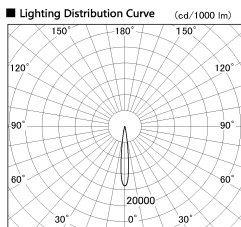

Item no. DD126-2015WB9040-LX

Series Name: Cledy versa L-G
(DD126_AG-LX)

Installation	Recessed mount
Type	Lens type adjustable downlight : Antiglare type
Fixture wattage	18.6W
Beam angle	14deg
Color Temp.	4000K
CRI	Ra>90
Luminous	1491 lm
Body	Die-castaluminumalloy
Body finish	N/A
Trim finish	Black
Reflector finish	White
IP Rate	IP20
Light source	COB module
Input Voltage	AC220~240V
Dimming Type	Non-Dimmable
Certificate	CE,CCC
Cut Hole	125mm

■ Direct Horizontal Illuminance DD126-2015WB9040-LX

φ	Illuminance Angle	Beam Angle	Vertical Illuminance(ft)		
210	12°	13°	90010		
1			22500		
420			10000		
2			5630		
630			3600		
3			2500		
840			1840		
m	1	0	1	2	1410