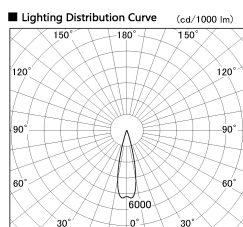

Item no. DD126-2025WB9040-LX

Series Name: Cledy versa L-G
(DD126_AG-LX)

Installation	Recessed mount
Type	Lens type adjustable downlight : Antiglare type
Fixture wattage	18.6W
Beam angle	25deg
Color Temp.	4000K
CRI	Ra>90
Luminous	1580 lm
Body	Die-castaluminumalloy
Body finish	N/A
Trim finish	Black
Reflector finish	White
IP Rate	IP20
Light source	COB module
Input Voltage	AC220~240V
Dimming Type	Non-Dimmable
Certificate	CE,CCC
Cut Hole	125mm

■ Direct Horizontal Illuminance DD126-2025WB9040-LX

φ	Illuminance Angle	Beam Angle	Vertical Illuminance (lx)		
440	25°	26°	31730		
1			7930		
800			3530		
2			1980		
1330			1270		
3			880		
1770			650		
m	1	0	1	2	500