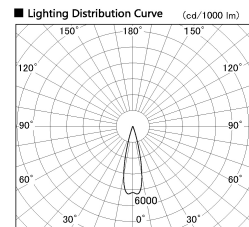

Item no. DD126-2025WB9040-LX

Series Name: Cledy versa L-G  
(DD126\_AG-LX)

■ Direct Horizontal Illuminance DD126-2025WB9040-LX

Illuminance Angle	Beam Angle	Vertical Illuminance (lx)
25°	26°	31730
		7930
		3530
		1980
		1270
		880
		650
		500

Installation	Recessed mount
Type	Lens type adjustable downlight : Antiglare type
Fixture wattage	18.6W
Beam angle	25deg
Color Temp.	4000K
CRI	Ra>90
Luminous	1580 lm
Body	Die-castaluminumalloy
Body finish	N/A
Trim finish	Black
Reflector finish	White
IP Rate	IP20
Light source	COB module
Input Voltage	AC220~240V
Dimming Type	Non-Dimmable
Certificate	CE,CCC
Cut Hole	125mm