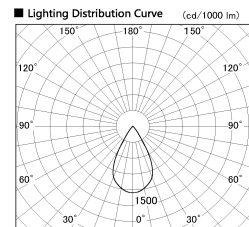

Item no. DD126-2055WB9040-LX

Series Name: Cledy versa L-G
(DD126_AG-LX)

Installation	Recessed mount
Type	Lens type adjustable downlight : Antiglare type
Fixture wattage	18.6W
Beam angle	55deg
Color Temp.	4000K
CRI	Ra>90
Luminous	1499 lm
Body	Die-castaluminumalloy
Body finish	N/A
Trim finish	Black
Reflector finish	White
IP Rate	IP20
Light source	COB module
Input Voltage	AC220~240V
Dimming Type	Non-Dimmable
Certificate	CE,CCC
Cut Hole	125mm