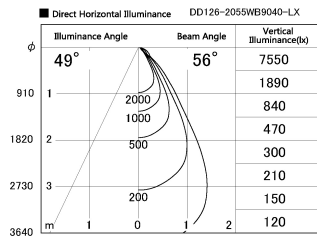

Item no. DD126-2055WB9040-LX

Series Name: Cledy versa L-G
(DD126_AG-LX)

Installation	Recessed mount
Type	Lens type adjustable downlight : Antiglare type
Fixture wattage	18.6W
Beam angle	55deg
Color Temp.	4000K
CRI	Ra>90
Luminous	1499 lm
Body	Die-castaluminumalloy
Body finish	N/A
Trim finish	Black
Reflector finish	White
IP Rate	IP20
Light source	COB module
Input Voltage	AC220~240V
Dimming Type	Non-Dimmable
Certificate	CE,CCC
Cut Hole	125mm