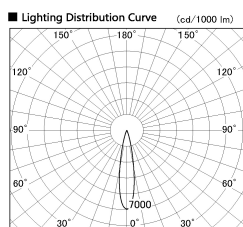

Item no. DD126-1415WB9040-LX

Series Name: Cledy versa L-G
(DD126_AG-LX)

Installation	Recessed mount
Type	Lens type adjustable downlight : Antiglare type
Fixture wattage	14W
Beam angle	19deg
Color Temp.	4000K
CRI	Ra>90
Luminous	1220 lm
Body	Die-castaluminumalloy
Body finish	N/A
Trim finish	Black
Reflector finish	White
IP Rate	IP20
Light source	COB module
Input Voltage	AC220~240V
Dimming Type	Non-Dimmable
Certificate	CE,CCC
Cut Hole	100mm

■ Direct Horizontal Illuminance DD126-1415WB9040-LX

Illuminance Angle	Beam Angle	Vertical Illuminance (lx)
19°	20°	34060
		8520
		3780
		2130
		1360
		950
		700
		530