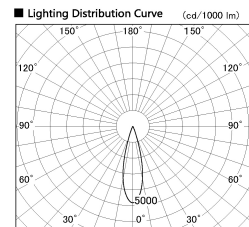

Item no. DD126-1425WB9040-LX

Series Name: Cledy versa L-G
(DD126_AG-LX)

■ Direct Horizontal Illuminance DD126-1425WB9040-LX

Illuminance Angle	Beam Angle	Vertical Illuminance (lx)
25°	26°	26140
440	1	6530
880	2	2900
1330	3	1630
1770	m	1050
	1	790
	2	530
	3	410

Installation	Recessed mount
Type	Lens type adjustable downlight : Antiglare type
Fixture wattage	14W
Beam angle	26deg
Color Temp.	4000K
CRI	Ra>90
Luminous	1349 lm
Body	Die-castaluminumalloy
Body finish	N/A
Trim finish	Black
Reflector finish	White
IP Rate	IP20
Light source	COB module
Input Voltage	AC220~240V
Dimming Type	Non-Dimmable
Certificate	CE,CCC
Cut Hole	100mm