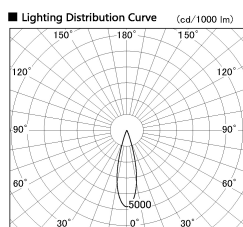

Item no. DD126-1425WB9040-LX

Series Name: Cledy versa L-G  
(DD126\_AG-LX)

Installation	Recessed mount
Type	Lens type adjustable downlight : Antiglare type
Fixture wattage	14W
Beam angle	26deg
Color Temp.	4000K
CRI	Ra>90
Luminous	1349 lm
Body	Die-castaluminumalloy
Body finish	N/A
Trim finish	Black
Reflector finish	White
IP Rate	IP20
Light source	COB module
Input Voltage	AC220~240V
Dimming Type	Non-Dimmable
Certificate	CE,CCC
Cut Hole	100mm

■ Direct Horizontal Illuminance DD126-1425WB9040-LX

Illuminance Angle	Beam Angle	Vertical Illuminance (lx)
25°	26°	26140
1		6530
1000		2900
5000		1630
2000		1050
800		790
2		530
1000		410
1330		
3		
1770		