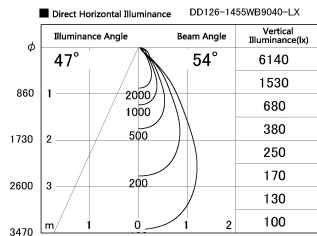

Item no. DD126-1455WB9040-LX

Series Name: Cledy versa L-G
(DD126_AG-LX)

Installation	Recessed mount
Type	Lens type adjustable downlight : Antiglare type
Fixture wattage	14W
Beam angle	48deg
Color Temp.	4000K
CRI	Ra>90
Luminous	1220 lm
Body	Die-castaluminumalloy
Body finish	N/A
Trim finish	Black
Reflector finish	White
IP Rate	IP20
Light source	COB module
Input Voltage	AC220~240V
Dimming Type	Non-Dimmable
Certificate	CE,CCC
Cut Hole	100mm