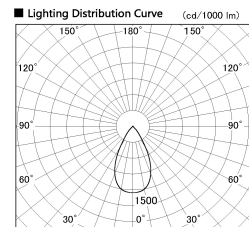

Item no. DD126-1455WB9040-LX

Series Name: Cledy versa L-G
(DD126_AG-LX)

Installation	Recessed mount
Type	Lens type adjustable downlight : Antiglare type
Fixture wattage	14W
Beam angle	48deg
Color Temp.	4000K
CRI	Ra>90
Luminous	1220 lm
Body	Die-castaluminumalloy
Body finish	N/A
Trim finish	Black
Reflector finish	White
IP Rate	IP20
Light source	COB module
Input Voltage	AC220~240V
Dimming Type	Non-Dimmable
Certificate	CE,CCC
Cut Hole	100mm