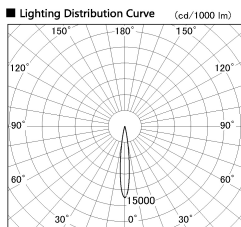

Item no. DD126-0815WB9040-LX

Series Name: Cledy versa L-G
(DD126_AG-LX)

Installation	Recessed mount
Type	Lens type adjustable downlight : Antiglare type
Fixture wattage	7.4W
Beam angle	14deg
Color Temp.	4000K
CRI	Ra>90
Luminous	632 lm
Body	Die-castaluminumalloy
Body finish	N/A
Trim finish	Black
Reflector finish	White
IP Rate	IP20
Light source	COB module
Input Voltage	AC220~240V
Dimming Type	Non-Dimmable
Certificate	CE,CCC
Cut Hole	100mm

■ Direct Horizontal Illuminance DD126-0815WB9040-LX

φ	Illuminance Angle	Beam Angle	Vertical Illuminance (lx)
1	13°	14°	34350
220			8590
1			3820
450			2150
2			1370
680			950
3			700
910			540