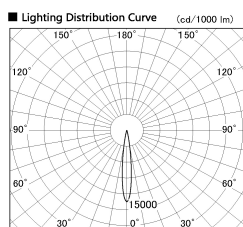

Item no. DD126-0815WB9040-LX

Series Name: Cledy versa L-G
(DD126_AG-LX)

Installation	Recessed mount
Type	Lens type adjustable downlight : Antiglare type
Fixture wattage	7.4W
Beam angle	14deg
Color Temp.	4000K
CRI	Ra>90
Luminous	632 lm
Body	Die-castaluminumalloy
Body finish	N/A
Trim finish	Black
Reflector finish	White
IP Rate	IP20
Light source	COB module
Input Voltage	AC220~240V
Dimming Type	Non-Dimmable
Certificate	CE,CCC
Cut Hole	100mm

■ Direct Horizontal Illuminance DD126-0815WB9040-LX

φ	Illuminance Angle	Beam Angle	Vertical Illuminance (lx)
1	13°	14°	34350
220			8590
1			3820
450			2150
2			1370
680			950
3			700
910			540