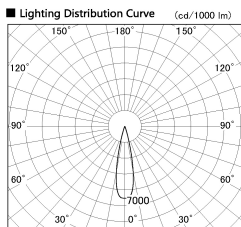

Item no. DD126-0825WB9040-LX

Series Name: Cledy versa L-G
(DD126_AG-LX)

Installation	Recessed mount
Type	Lens type adjustable downlight : Antiglare type
Fixture wattage	7.4W
Beam angle	22deg
Color Temp.	4000K
CRI	Ra>90
Luminous	687 lm
Body	Die-castaluminumalloy
Body finish	N/A
Trim finish	Black
Reflector finish	White
IP Rate	IP20
Light source	COB module
Input Voltage	AC220~240V
Dimming Type	Non-Dimmable
Certificate	CE,CCC
Cut Hole	100mm

■ Direct Horizontal Illuminance DD126-0825WB9040-LX

Illuminance Angle	Beam Angle	Vertical Illuminance (lx)
21°	23°	17490
		4370
		1940
		1090
		700
		490
		360
		270