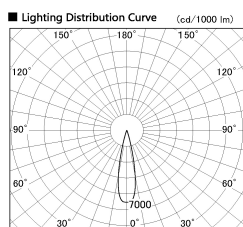

Item no. DD126-0825WB9040-LX

Series Name: Cledy versa L-G  
(DD126\_AG-LX)

Installation	Recessed mount
Type	Lens type adjustable downlight : Antiglare type
Fixture wattage	7.4W
Beam angle	22deg
Color Temp.	4000K
CRI	Ra>90
Luminous	687 lm
Body	Die-castaluminumalloy
Body finish	N/A
Trim finish	Black
Reflector finish	White
IP Rate	IP20
Light source	COB module
Input Voltage	AC220~240V
Dimming Type	Non-Dimmable
Certificate	CE,CCC
Cut Hole	100mm

■ Direct Horizontal Illuminance DD126-0825WB9040-LX

Illuminance Angle	Beam Angle	Vertical Illuminance (lx)
21°	23°	17490
370	1	4370
740	2	1940
1110	3	1090
1480	m	700
	1	490
	0	360
	1	270
	2	270