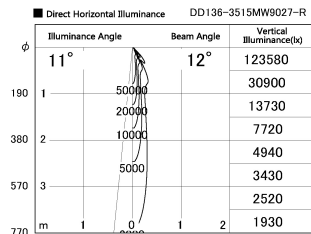

Item no. DD136-3515MW9027-R

Series Name: Cledy versa R-G
(DD136-AG-R)

Installation	Recessed mount
Type	Extra high-efficiency adjustable downlight : Antiglare
Fixture wattage	36W
Beam angle	12 deg
Color Temp.	2700K
CRI	Ra>90
Luminous	2914 lm
Body	Die-cast aluminum alloy
Body finish	N/A
Trim finish	White
Reflector finish	Mirror
IP Rate	IP20
Light source	COB module
Input Voltage	AC220~240V
Dimming Type	Non-Dimmable
Certificate	CE, CCC
Cut Hole	150mm