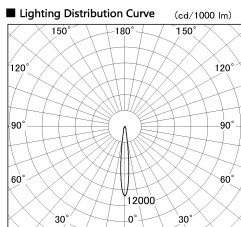

Item no. DD136-3515MW9027-R

Series Name: Cledy versa R-G
(DD136-AG-R)

Installation	Recessed mount
Type	Extra high-efficiency adjustable downlight : Antiglare
Fixture wattage	36W
Beam angle	12 deg
Color Temp.	2700K
CRI	Ra>90
Luminous	2914 lm
Body	Die-cast aluminum alloy
Body finish	N/A
Trim finish	White
Reflector finish	Mirror
IP Rate	IP20
Light source	COB module
Input Voltage	AC220~240V
Dimming Type	Non-Dimmable
Certificate	CE, CCC
Cut Hole	150mm