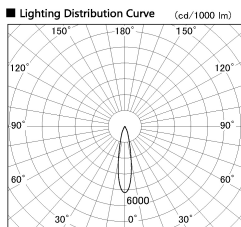

Item no. DD136-3520MW9027-R

Series Name: Cledy versa R-G
(DD136-AG-R)

Installation	Recessed mount
Type	Extra high-efficiency adjustable downlight : Antiglare
Fixture wattage	36W
Beam angle	21 deg
Color Temp.	2700K
CRI	Ra>90
Luminous	3466 lm
Body	Die-cast aluminum alloy
Body finish	N/A
Trim finish	White
Reflector finish	Mirror
IP Rate	IP20
Light source	COB module
Input Voltage	AC220~240V
Dimming Type	Non-Dimmable
Certificate	CE, CCC
Cut Hole	150mm