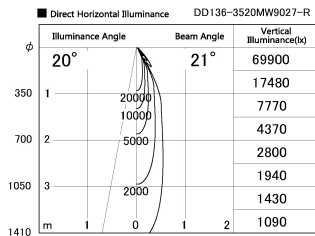

Item no. DD136-3520MW9027-R

Series Name: Cledy versa R-G  
(DD136-AG-R)

Installation	Recessed mount
Type	Extra high-efficiency adjustable downlight : Antiglare
Fixture wattage	36W
Beam angle	21 deg
Color Temp.	2700K
CRI	Ra>90
Luminous	3466 lm
Body	Die-cast aluminum alloy
Body finish	N/A
Trim finish	White
Reflector finish	Mirror
IP Rate	IP20
Light source	COB module
Input Voltage	AC220~240V
Dimming Type	Non-Dimmable
Certificate	CE, CCC
Cut Hole	150mm