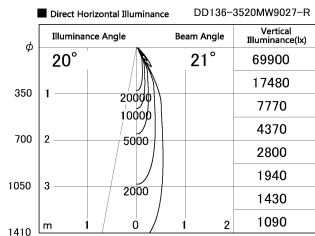

Item no. DD136-3520MW9027-R

Series Name: Cledy versa R-G
(DD136-AG-R)

Installation	Recessed mount
Type	Extra high-efficiency adjustable downlight : Antiglare
Fixture wattage	36W
Beam angle	21 deg
Color Temp.	2700K
CRI	Ra>90
Luminous	3466 lm
Body	Die-cast aluminum alloy
Body finish	N/A
Trim finish	White
Reflector finish	Mirror
IP Rate	IP20
Light source	COB module
Input Voltage	AC220~240V
Dimming Type	Non-Dimmable
Certificate	CE, CCC
Cut Hole	150mm