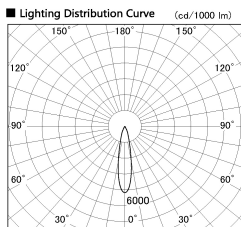

Item no. DD136-3520MW9027-R

Series Name: Cledy versa R-G  
(DD136-AG-R)

Installation	Recessed mount
Type	Extra high-efficiency adjustable downlight : Antiglare
Fixture wattage	36W
Beam angle	21 deg
Color Temp.	2700K
CRI	Ra>90
Luminous	3466 lm
Body	Die-cast aluminum alloy
Body finish	N/A
Trim finish	White
Reflector finish	Mirror
IP Rate	IP20
Light source	COB module
Input Voltage	AC220~240V
Dimming Type	Non-Dimmable
Certificate	CE, CCC
Cut Hole	150mm