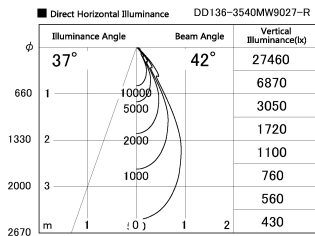

Item no. DD136-3540MW9027-R

Series Name: Cledy versa R-G
(DD136-AG-R)

Installation	Recessed mount
Type	Extra high-efficiency adjustable downlight : Antiglare
Fixture wattage	36W
Beam angle	42 deg
Color Temp.	2700K
CRI	Ra>90
Luminous	3408 lm
Body	Die-cast aluminum alloy
Body finish	N/A
Trim finish	White
Reflector finish	Mirror
IP Rate	IP20
Light source	COB module
Input Voltage	AC220~240V
Dimming Type	Non-Dimmable
Certificate	CE, CCC
Cut Hole	150mm