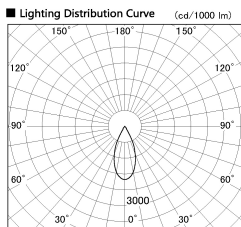

Item no. DD136-3540MW9027-R

Series Name: Cledy versa R-G
(DD136-AG-R)

Installation	Recessed mount
Type	Extra high-efficiency adjustable downlight : Antiglare
Fixture wattage	36W
Beam angle	42 deg
Color Temp.	2700K
CRI	Ra>90
Luminous	3408 lm
Body	Die-cast aluminum alloy
Body finish	N/A
Trim finish	White
Reflector finish	Mirror
IP Rate	IP20
Light source	COB module
Input Voltage	AC220~240V
Dimming Type	Non-Dimmable
Certificate	CE, CCC
Cut Hole	150mm