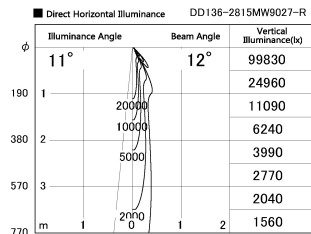

Item no. DD136-2815MW9027-R

Series Name: Cledy versa R-G
(DD136-AG-R)

Installation	Recessed mount
Type	Extra high-efficiency adjustable downlight : Antiglare
Fixture wattage	28W
Beam angle	12 deg
Color Temp.	2700K
CRI	Ra>90
Luminous	2346 lm
Body	Die-cast aluminum alloy
Body finish	N/A
Trim finish	White
Reflector finish	Mirror
IP Rate	IP20
Light source	COB module
Input Voltage	AC220~240V
Dimming Type	Non-Dimmable
Certificate	CE, CCC
Cut Hole	150mm