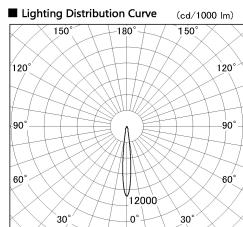

Item no. DD136-2815MW9027-R

Series Name: Cledy versa R-G
(DD136-AG-R)

Installation	Recessed mount
Type	Extra high-efficiency adjustable downlight : Antiglare
Fixture wattage	28W
Beam angle	12 deg
Color Temp.	2700K
CRI	Ra>90
Luminous	2346 lm
Body	Die-cast aluminum alloy
Body finish	N/A
Trim finish	White
Reflector finish	Mirror
IP Rate	IP20
Light source	COB module
Input Voltage	AC220~240V
Dimming Type	Non-Dimmable
Certificate	CE, CCC
Cut Hole	150mm