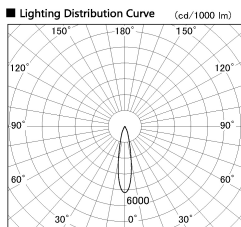

Item no. DD136-2820MW9027-R

Series Name: Cledy versa R-G  
(DD136-AG-R)

Installation	Recessed mount
Type	Extra high-efficiency adjustable downlight : Antiglare
Fixture wattage	28W
Beam angle	21 deg
Color Temp.	2700K
CRI	Ra>90
Luminous	2792 lm
Body	Die-cast aluminum alloy
Body finish	N/A
Trim finish	White
Reflector finish	Mirror
IP Rate	IP20
Light source	COB module
Input Voltage	AC220~240V
Dimming Type	Non-Dimmable
Certificate	CE, CCC
Cut Hole	150mm