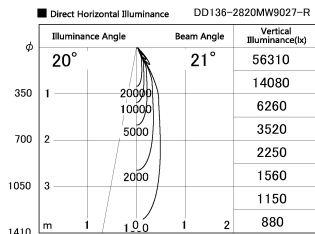

Item no. DD136-2820MW9027-R

Series Name: Cledy versa R-G  
(DD136-AG-R)

Installation	Recessed mount
Type	Extra high-efficiency adjustable downlight : Antiglare
Fixture wattage	28W
Beam angle	21 deg
Color Temp.	2700K
CRI	Ra>90
Luminous	2792 lm
Body	Die-cast aluminum alloy
Body finish	N/A
Trim finish	White
Reflector finish	Mirror
IP Rate	IP20
Light source	COB module
Input Voltage	AC220~240V
Dimming Type	Non-Dimmable
Certificate	CE, CCC
Cut Hole	150mm