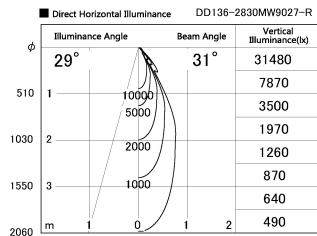

Item no. DD136-2830MW9027-R

Series Name: Cledy versa R-G  
(DD136-AG-R)

Installation	Recessed mount
Type	Extra high-efficiency adjustable downlight : Antiglare
Fixture wattage	28W
Beam angle	31 deg
Color Temp.	2700K
CRI	Ra>90
Luminous	2768 lm
Body	Die-cast aluminum alloy
Body finish	N/A
Trim finish	White
Reflector finish	Mirror
IP Rate	IP20
Light source	COB module
Input Voltage	AC220~240V
Dimming Type	Non-Dimmable
Certificate	CE, CCC
Cut Hole	150mm