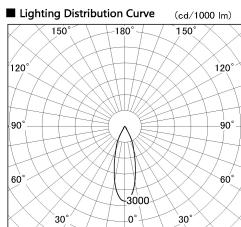

Item no. DD136-2830MW9027-R

Series Name: Cledy versa R-G  
(DD136-AG-R)

Installation	Recessed mount
Type	Extra high-efficiency adjustable downlight : Antiglare
Fixture wattage	28W
Beam angle	31 deg
Color Temp.	2700K
CRI	Ra>90
Luminous	2768 lm
Body	Die-cast aluminum alloy
Body finish	N/A
Trim finish	White
Reflector finish	Mirror
IP Rate	IP20
Light source	COB module
Input Voltage	AC220~240V
Dimming Type	Non-Dimmable
Certificate	CE, CCC
Cut Hole	150mm