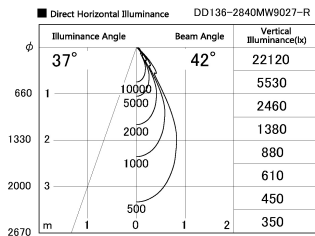

Item no. DD136-2840MW9027-R

Series Name: Cledy versa R-G
(DD136-AG-R)

Installation	Recessed mount
Type	Extra high-efficiency adjustable downlight : Antiglare
Fixture wattage	28W
Beam angle	42 deg
Color Temp.	2700K
CRI	Ra>90
Luminous	2745 lm
Body	Die-cast aluminum alloy
Body finish	N/A
Trim finish	White
Reflector finish	Mirror
IP Rate	IP20
Light source	COB module
Input Voltage	AC220~240V
Dimming Type	Non-Dimmable
Certificate	CE, CCC
Cut Hole	150mm