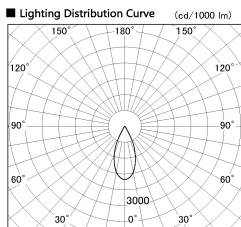

Item no. DD136-2840MW9027-R

Series Name: Cledy versa R-G
(DD136-AG-R)

Installation	Recessed mount
Type	Extra high-efficiency adjustable downlight : Antiglare
Fixture wattage	28W
Beam angle	42 deg
Color Temp.	2700K
CRI	Ra>90
Luminous	2745 lm
Body	Die-cast aluminum alloy
Body finish	N/A
Trim finish	White
Reflector finish	Mirror
IP Rate	IP20
Light source	COB module
Input Voltage	AC220~240V
Dimming Type	Non-Dimmable
Certificate	CE, CCC
Cut Hole	150mm