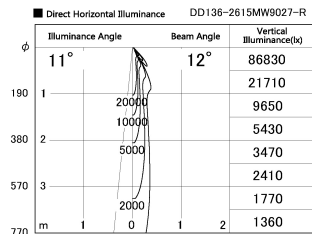

Item no. DD136-2615MW9027-R

Series Name: Cledy versa R-G  
(DD136-AG-R)

Installation	Recessed mount
Type	Extra high-efficiency adjustable downlight : Antiglare
Fixture wattage	23W
Beam angle	12 deg
Color Temp.	2700K
CRI	Ra>90
Luminous	2039 lm
Body	Die-cast aluminum alloy
Body finish	N/A
Trim finish	White
Reflector finish	Mirror
IP Rate	IP20
Light source	COB module
Input Voltage	AC220~240V
Dimming Type	Non-Dimmable
Certificate	CE, CCC
Cut Hole	150mm