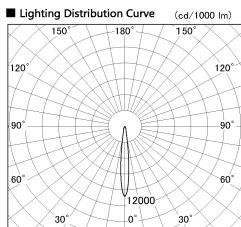

Item no. DD136-2615MW9027-R

Series Name: Cledy versa R-G  
(DD136-AG-R)

Installation	Recessed mount
Type	Extra high-efficiency adjustable downlight : Antiglare
Fixture wattage	23W
Beam angle	12 deg
Color Temp.	2700K
CRI	Ra>90
Luminous	2039 lm
Body	Die-cast aluminum alloy
Body finish	N/A
Trim finish	White
Reflector finish	Mirror
IP Rate	IP20
Light source	COB module
Input Voltage	AC220~240V
Dimming Type	Non-Dimmable
Certificate	CE, CCC
Cut Hole	150mm