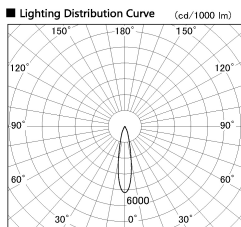

Item no. DD136-2620MW9027-R

Series Name: Cledy versa R-G
(DD136-AG-R)

Installation	Recessed mount
Type	Extra high-efficiency adjustable downlight : Antiglare
Fixture wattage	23W
Beam angle	21 deg
Color Temp.	2700K
CRI	Ra>90
Luminous	2429 lm
Body	Die-cast aluminum alloy
Body finish	N/A
Trim finish	White
Reflector finish	Mirror
IP Rate	IP20
Light source	COB module
Input Voltage	AC220~240V
Dimming Type	Non-Dimmable
Certificate	CE, CCC
Cut Hole	150mm