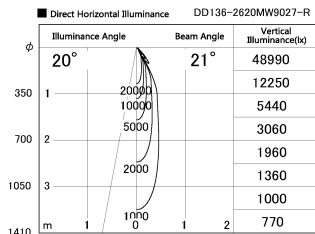

Item no. DD136-2620MW9027-R

Series Name: Cledy versa R-G
(DD136-AG-R)

Installation	Recessed mount
Type	Extra high-efficiency adjustable downlight : Antiglare
Fixture wattage	23W
Beam angle	21 deg
Color Temp.	2700K
CRI	Ra>90
Luminous	2429 lm
Body	Die-cast aluminum alloy
Body finish	N/A
Trim finish	White
Reflector finish	Mirror
IP Rate	IP20
Light source	COB module
Input Voltage	AC220~240V
Dimming Type	Non-Dimmable
Certificate	CE, CCC
Cut Hole	150mm