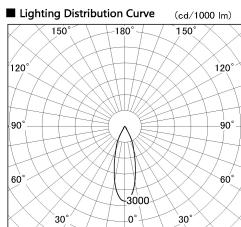

Item no. DD136-2630MW9027-R

Series Name: Cledy versa R-G
(DD136-AG-R)

Installation	Recessed mount
Type	Extra high-efficiency adjustable downlight : Antiglare
Fixture wattage	23W
Beam angle	31 deg
Color Temp.	2700K
CRI	Ra>90
Luminous	2411 lm
Body	Die-cast aluminum alloy
Body finish	N/A
Trim finish	White
Reflector finish	Mirror
IP Rate	IP20
Light source	COB module
Input Voltage	AC220~240V
Dimming Type	Non-Dimmable
Certificate	CE, CCC
Cut Hole	150mm