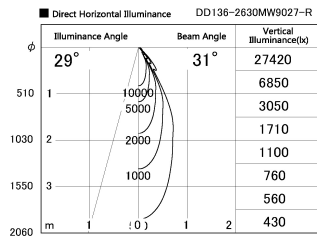

Item no. DD136-2630MW9027-R

Series Name: Cledy versa R-G
(DD136-AG-R)

Installation	Recessed mount
Type	Extra high-efficiency adjustable downlight : Antiglare
Fixture wattage	23W
Beam angle	31 deg
Color Temp.	2700K
CRI	Ra>90
Luminous	2411 lm
Body	Die-cast aluminum alloy
Body finish	N/A
Trim finish	White
Reflector finish	Mirror
IP Rate	IP20
Light source	COB module
Input Voltage	AC220~240V
Dimming Type	Non-Dimmable
Certificate	CE, CCC
Cut Hole	150mm