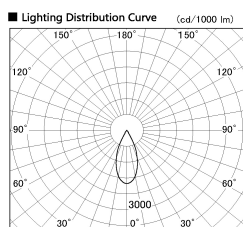

Item no. DD136-2640MW9027-R

Series Name: Cledy versa R-G  
(DD136-AG-R)

Installation	Recessed mount
Type	Extra high-efficiency adjustable downlight : Antiglare
Fixture wattage	23W
Beam angle	42 deg
Color Temp.	2700K
CRI	Ra>90
Luminous	2392 lm
Body	Die-cast aluminum alloy
Body finish	N/A
Trim finish	White
Reflector finish	Mirror
IP Rate	IP20
Light source	COB module
Input Voltage	AC220~240V
Dimming Type	Non-Dimmable
Certificate	CE, CCC
Cut Hole	150mm