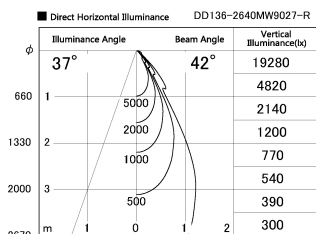

Item no. DD136-2640MW9027-R

Series Name: Cledy versa R-G  
(DD136-AG-R)

Installation	Recessed mount
Type	Extra high-efficiency adjustable downlight : Antiglare
Fixture wattage	23W
Beam angle	42 deg
Color Temp.	2700K
CRI	Ra>90
Luminous	2392 lm
Body	Die-cast aluminum alloy
Body finish	N/A
Trim finish	White
Reflector finish	Mirror
IP Rate	IP20
Light source	COB module
Input Voltage	AC220~240V
Dimming Type	Non-Dimmable
Certificate	CE, CCC
Cut Hole	150mm