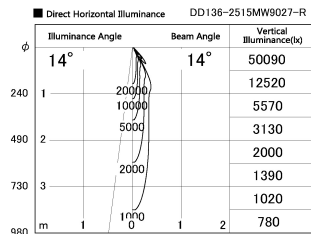

Item no. DD136-2515MW9027-R

Series Name: Cledy versa R-G
(DD136-AG-R)

Installation	Recessed mount
Type	Extra high-efficiency adjustable downlight : Antiglare
Fixture wattage	23W
Beam angle	14 deg
Color Temp.	2700K
CRI	Ra>90
Luminous	1804 lm
Body	Die-cast aluminum alloy
Body finish	N/A
Trim finish	White
Reflector finish	Mirror
IP Rate	IP20
Light source	COB module
Input Voltage	AC220~240V
Dimming Type	Non-Dimmable
Certificate	CE, CCC
Cut Hole	125mm