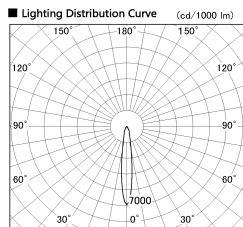

Item no. DD136-2515MW9027-R

Series Name: Cledy versa R-G
(DD136-AG-R)

Installation	Recessed mount
Type	Extra high-efficiency adjustable downlight : Antiglare
Fixture wattage	23W
Beam angle	14 deg
Color Temp.	2700K
CRI	Ra>90
Luminous	1804 lm
Body	Die-cast aluminum alloy
Body finish	N/A
Trim finish	White
Reflector finish	Mirror
IP Rate	IP20
Light source	COB module
Input Voltage	AC220~240V
Dimming Type	Non-Dimmable
Certificate	CE, CCC
Cut Hole	125mm