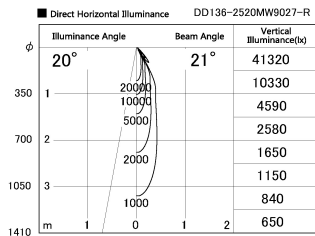

Item no. DD136-2520MW9027-R

Series Name: Cledy versa R-G
(DD136-AG-R)

Installation	Recessed mount
Type	Extra high-efficiency adjustable downlight : Antiglare
Fixture wattage	23W
Beam angle	21 deg
Color Temp.	2700K
CRI	Ra>90
Luminous	2121 lm
Body	Die-cast aluminum alloy
Body finish	N/A
Trim finish	White
Reflector finish	Mirror
IP Rate	IP20
Light source	COB module
Input Voltage	AC220~240V
Dimming Type	Non-Dimmable
Certificate	CE, CCC
Cut Hole	125mm