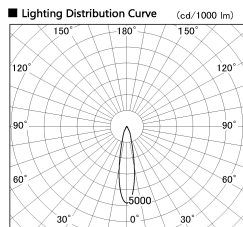

Item no. DD136-2520MW9027-R

Series Name: Cledy versa R-G
(DD136-AG-R)

Installation	Recessed mount
Type	Extra high-efficiency adjustable downlight : Antiglare
Fixture wattage	23W
Beam angle	21 deg
Color Temp.	2700K
CRI	Ra>90
Luminous	2121 lm
Body	Die-cast aluminum alloy
Body finish	N/A
Trim finish	White
Reflector finish	Mirror
IP Rate	IP20
Light source	COB module
Input Voltage	AC220~240V
Dimming Type	Non-Dimmable
Certificate	CE, CCC
Cut Hole	125mm