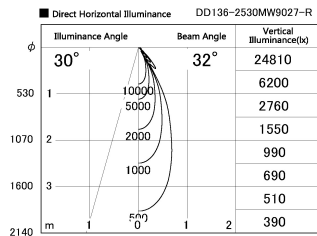

Item no. DD136-2530MW9027-R

Series Name: Cledy versa R-G
(DD136-AG-R)

Installation	Recessed mount
Type	Extra high-efficiency adjustable downlight : Antiglare
Fixture wattage	23W
Beam angle	32 deg
Color Temp.	2700K
CRI	Ra>90
Luminous	2173 lm
Body	Die-cast aluminum alloy
Body finish	N/A
Trim finish	White
Reflector finish	Mirror
IP Rate	IP20
Light source	COB module
Input Voltage	AC220~240V
Dimming Type	Non-Dimmable
Certificate	CE, CCC
Cut Hole	125mm