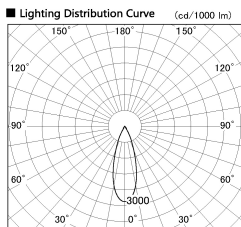

Item no. DD136-2530MW9027-R

Series Name: Cledy versa R-G
(DD136-AG-R)

Installation	Recessed mount
Type	Extra high-efficiency adjustable downlight : Antiglare
Fixture wattage	23W
Beam angle	32 deg
Color Temp.	2700K
CRI	Ra>90
Luminous	2173 lm
Body	Die-cast aluminum alloy
Body finish	N/A
Trim finish	White
Reflector finish	Mirror
IP Rate	IP20
Light source	COB module
Input Voltage	AC220~240V
Dimming Type	Non-Dimmable
Certificate	CE, CCC
Cut Hole	125mm