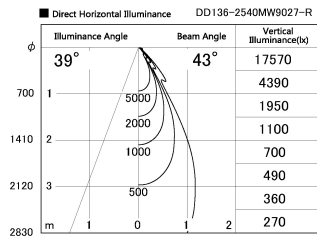

Item no. DD136-2540MW9027-R

Series Name: Cledy versa R-G
(DD136-AG-R)

Installation	Recessed mount
Type	Extra high-efficiency adjustable downlight : Antiglare
Fixture wattage	23W
Beam angle	43 deg
Color Temp.	2700K
CRI	Ra>90
Luminous	2210 lm
Body	Die-cast aluminum alloy
Body finish	N/A
Trim finish	White
Reflector finish	Mirror
IP Rate	IP20
Light source	COB module
Input Voltage	AC220~240V
Dimming Type	Non-Dimmable
Certificate	CE, CCC
Cut Hole	125mm