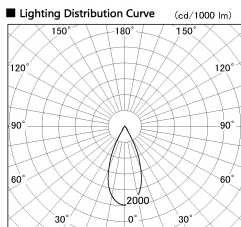

Item no. DD136-2540MW9027-R

Series Name: Cledy versa R-G
(DD136-AG-R)

Installation	Recessed mount
Type	Extra high-efficiency adjustable downlight : Antiglare
Fixture wattage	23W
Beam angle	43 deg
Color Temp.	2700K
CRI	Ra>90
Luminous	2210 lm
Body	Die-cast aluminum alloy
Body finish	N/A
Trim finish	White
Reflector finish	Mirror
IP Rate	IP20
Light source	COB module
Input Voltage	AC220~240V
Dimming Type	Non-Dimmable
Certificate	CE, CCC
Cut Hole	125mm