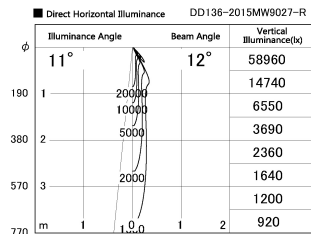

Item no. DD136-2015MW9027-R

Series Name: Cledy versa R-G
(DD136-AG-R)

Installation	Recessed mount
Type	Extra high-efficiency adjustable downlight : Antiglare
Fixture wattage	20W
Beam angle	12 deg
Color Temp.	2700K
CRI	Ra>90
Luminous	1427 lm
Body	Die-cast aluminum alloy
Body finish	N/A
Trim finish	White
Reflector finish	Mirror
IP Rate	IP20
Light source	COB module
Input Voltage	AC220~240V
Dimming Type	Non-Dimmable
Certificate	CE, CCC
Cut Hole	125mm