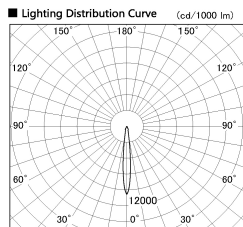

Item no. DD136-2015MW9027-R

Series Name: Cledy versa R-G
(DD136-AG-R)

Installation	Recessed mount
Type	Extra high-efficiency adjustable downlight : Antiglare
Fixture wattage	20W
Beam angle	12 deg
Color Temp.	2700K
CRI	Ra>90
Luminous	1427 lm
Body	Die-cast aluminum alloy
Body finish	N/A
Trim finish	White
Reflector finish	Mirror
IP Rate	IP20
Light source	COB module
Input Voltage	AC220~240V
Dimming Type	Non-Dimmable
Certificate	CE, CCC
Cut Hole	125mm