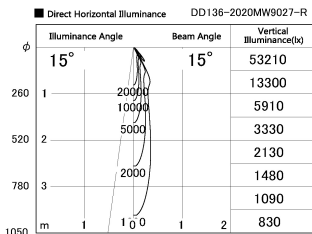

Item no. DD136-2020MW9027-R

Series Name: Cledy versa R-G  
(DD136-AG-R)

Installation	Recessed mount
Type	Extra high-efficiency adjustable downlight : Antiglare
Fixture wattage	20W
Beam angle	15 deg
Color Temp.	2700K
CRI	Ra>90
Luminous	1653 lm
Body	Die-cast aluminum alloy
Body finish	N/A
Trim finish	White
Reflector finish	Mirror
IP Rate	IP20
Light source	COB module
Input Voltage	AC220~240V
Dimming Type	Non-Dimmable
Certificate	CE, CCC
Cut Hole	125mm