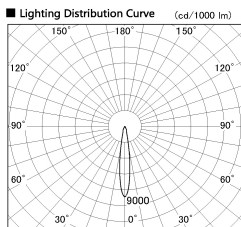

Item no. DD136-2020MW9027-R

Series Name: Cledy versa R-G  
(DD136-AG-R)

Installation	Recessed mount
Type	Extra high-efficiency adjustable downlight : Antiglare
Fixture wattage	20W
Beam angle	15 deg
Color Temp.	2700K
CRI	Ra>90
Luminous	1653 lm
Body	Die-cast aluminum alloy
Body finish	N/A
Trim finish	White
Reflector finish	Mirror
IP Rate	IP20
Light source	COB module
Input Voltage	AC220~240V
Dimming Type	Non-Dimmable
Certificate	CE, CCC
Cut Hole	125mm