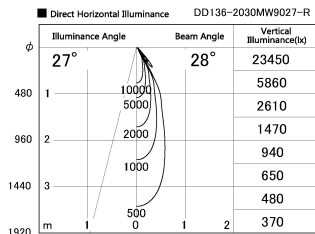

Item no. DD136-2030MW9027-R

Series Name: Cledy versa R-G  
(DD136-AG-R)

Installation	Recessed mount
Type	Extra high-efficiency adjustable downlight : Antiglare
Fixture wattage	20W
Beam angle	28 deg
Color Temp.	2700K
CRI	Ra>90
Luminous	1699 lm
Body	Die-cast aluminum alloy
Body finish	N/A
Trim finish	White
Reflector finish	Mirror
IP Rate	IP20
Light source	COB module
Input Voltage	AC220~240V
Dimming Type	Non-Dimmable
Certificate	CE, CCC
Cut Hole	125mm