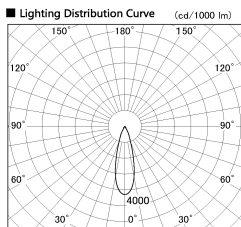

Item no. DD136-2030MW9027-R

Series Name: Cledy versa R-G  
(DD136-AG-R)

Installation	Recessed mount
Type	Extra high-efficiency adjustable downlight : Antiglare
Fixture wattage	20W
Beam angle	28 deg
Color Temp.	2700K
CRI	Ra>90
Luminous	1699 lm
Body	Die-cast aluminum alloy
Body finish	N/A
Trim finish	White
Reflector finish	Mirror
IP Rate	IP20
Light source	COB module
Input Voltage	AC220~240V
Dimming Type	Non-Dimmable
Certificate	CE, CCC
Cut Hole	125mm