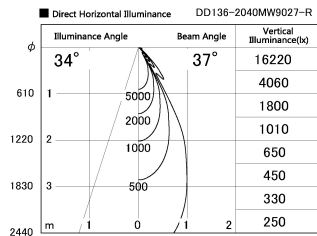

Item no. DD136-2040MW9027-R

Series Name: Cledy versa R-G
(DD136-AG-R)

Installation	Recessed mount
Type	Extra high-efficiency adjustable downlight : Antiglare
Fixture wattage	20W
Beam angle	37 deg
Color Temp.	2700K
CRI	Ra>90
Luminous	1724 lm
Body	Die-cast aluminum alloy
Body finish	N/A
Trim finish	White
Reflector finish	Mirror
IP Rate	IP20
Light source	COB module
Input Voltage	AC220~240V
Dimming Type	Non-Dimmable
Certificate	CE, CCC
Cut Hole	125mm