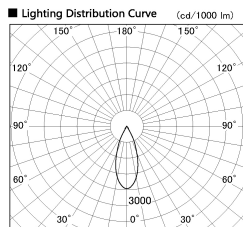

Item no. DD136-2040MW9027-R

Series Name: Cledy versa R-G
(DD136-AG-R)

Installation	Recessed mount
Type	Extra high-efficiency adjustable downlight : Antiglare
Fixture wattage	20W
Beam angle	37 deg
Color Temp.	2700K
CRI	Ra>90
Luminous	1724 lm
Body	Die-cast aluminum alloy
Body finish	N/A
Trim finish	White
Reflector finish	Mirror
IP Rate	IP20
Light source	COB module
Input Voltage	AC220~240V
Dimming Type	Non-Dimmable
Certificate	CE, CCC
Cut Hole	125mm