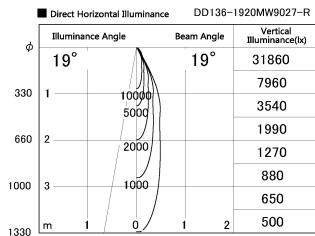

Item no. DD136-1920MW9027-R

Series Name: Cledy versa R-G
(DD136-AG-R)

Installation	Recessed mount
Type	Extra high-efficiency adjustable downlight : Antiglare
Fixture wattage	18.6W
Beam angle	19 deg
Color Temp.	2700K
CRI	Ra>90
Luminous	1372 lm
Body	Die-cast aluminum alloy
Body finish	N/A
Trim finish	White
Reflector finish	Mirror
IP Rate	IP20
Light source	COB module
Input Voltage	AC220~240V
Dimming Type	Non-Dimmable
Certificate	CE, CCC
Cut Hole	100mm