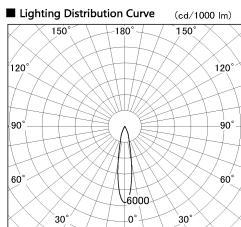

Item no. DD136-1920MW9027-R

Series Name: Cledy versa R-G
(DD136-AG-R)

Installation	Recessed mount
Type	Extra high-efficiency adjustable downlight : Antiglare
Fixture wattage	18.6W
Beam angle	19 deg
Color Temp.	2700K
CRI	Ra>90
Luminous	1372 lm
Body	Die-cast aluminum alloy
Body finish	N/A
Trim finish	White
Reflector finish	Mirror
IP Rate	IP20
Light source	COB module
Input Voltage	AC220~240V
Dimming Type	Non-Dimmable
Certificate	CE, CCC
Cut Hole	100mm