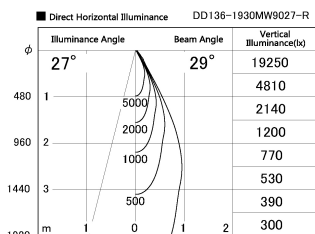

Item no. DD136-1930MW9027-R

Series Name: Cledy versa R-G  
(DD136-AG-R)

Installation	Recessed mount
Type	Extra high-efficiency adjustable downlight : Antiglare
Fixture wattage	18.6W
Beam angle	29 deg
Color Temp.	2700K
CRI	Ra>90
Luminous	1502 lm
Body	Die-cast aluminum alloy
Body finish	N/A
Trim finish	White
Reflector finish	Mirror
IP Rate	IP20
Light source	COB module
Input Voltage	AC220~240V
Dimming Type	Non-Dimmable
Certificate	CE, CCC
Cut Hole	100mm