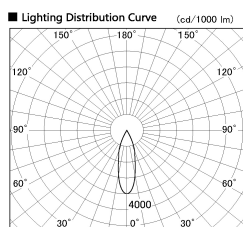

Item no. DD136-1930MW9027-R

Series Name: Cledy versa R-G  
(DD136-AG-R)

Installation	Recessed mount
Type	Extra high-efficiency adjustable downlight : Antiglare
Fixture wattage	18.6W
Beam angle	29 deg
Color Temp.	2700K
CRI	Ra>90
Luminous	1502 lm
Body	Die-cast aluminum alloy
Body finish	N/A
Trim finish	White
Reflector finish	Mirror
IP Rate	IP20
Light source	COB module
Input Voltage	AC220~240V
Dimming Type	Non-Dimmable
Certificate	CE, CCC
Cut Hole	100mm