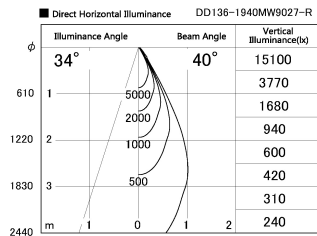

Item no. DD136-1940MW9027-R

Series Name: Cledy versa R-G  
(DD136-AG-R)

Installation	Recessed mount
Type	Extra high-efficiency adjustable downlight : Antiglare
Fixture wattage	18.6W
Beam angle	40 deg
Color Temp.	2700K
CRI	Ra>90
Luminous	1530 lm
Body	Die-cast aluminum alloy
Body finish	N/A
Trim finish	White
Reflector finish	Mirror
IP Rate	IP20
Light source	COB module
Input Voltage	AC220~240V
Dimming Type	Non-Dimmable
Certificate	CE, CCC
Cut Hole	100mm