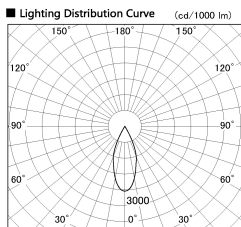

Item no. DD136-1940MW9027-R

Series Name: Cledy versa R-G  
(DD136-AG-R)

Installation	Recessed mount
Type	Extra high-efficiency adjustable downlight : Antiglare
Fixture wattage	18.6W
Beam angle	40 deg
Color Temp.	2700K
CRI	Ra>90
Luminous	1530 lm
Body	Die-cast aluminum alloy
Body finish	N/A
Trim finish	White
Reflector finish	Mirror
IP Rate	IP20
Light source	COB module
Input Voltage	AC220~240V
Dimming Type	Non-Dimmable
Certificate	CE, CCC
Cut Hole	100mm