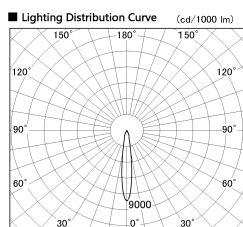

Item no. DD136-1115MW9027-R

Series Name: Cledy versa R-G
(DD136-AG-R)

Installation	Recessed mount
Type	Extra high-efficiency adjustable downlight : Antiglare
Fixture wattage	10.5W
Beam angle	15 deg
Color Temp.	2700K
CRI	Ra>90
Luminous	801 lm
Body	Die-cast aluminum alloy
Body finish	N/A
Trim finish	White
Reflector finish	Mirror
IP Rate	IP20
Light source	COB module
Input Voltage	AC220~240V
Dimming Type	Non-Dimmable
Certificate	CE, CCC
Cut Hole	100mm