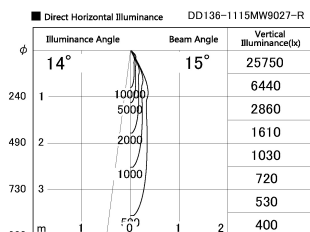

Item no. DD136-1115MW9027-R

Series Name: Cledy versa R-G
(DD136-AG-R)

Installation	Recessed mount
Type	Extra high-efficiency adjustable downlight : Antiglare
Fixture wattage	10.5W
Beam angle	15 deg
Color Temp.	2700K
CRI	Ra>90
Luminous	801 lm
Body	Die-cast aluminum alloy
Body finish	N/A
Trim finish	White
Reflector finish	Mirror
IP Rate	IP20
Light source	COB module
Input Voltage	AC220~240V
Dimming Type	Non-Dimmable
Certificate	CE, CCC
Cut Hole	100mm