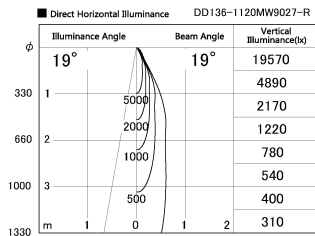

Item no. DD136-1120MW9027-R

Series Name: Cledy versa R-G  
(DD136-AG-R)

Installation	Recessed mount
Type	Extra high-efficiency adjustable downlight : Antiglare
Fixture wattage	10.5W
Beam angle	19 deg
Color Temp.	2700K
CRI	Ra>90
Luminous	843 lm
Body	Die-cast aluminum alloy
Body finish	N/A
Trim finish	White
Reflector finish	Mirror
IP Rate	IP20
Light source	COB module
Input Voltage	AC220~240V
Dimming Type	Non-Dimmable
Certificate	CE, CCC
Cut Hole	100mm