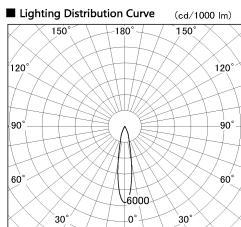

Item no. DD136-1120MW9027-R

Series Name: Cledy versa R-G  
(DD136-AG-R)

Installation	Recessed mount
Type	Extra high-efficiency adjustable downlight : Antiglare
Fixture wattage	10.5W
Beam angle	19 deg
Color Temp.	2700K
CRI	Ra>90
Luminous	843 lm
Body	Die-cast aluminum alloy
Body finish	N/A
Trim finish	White
Reflector finish	Mirror
IP Rate	IP20
Light source	COB module
Input Voltage	AC220~240V
Dimming Type	Non-Dimmable
Certificate	CE, CCC
Cut Hole	100mm