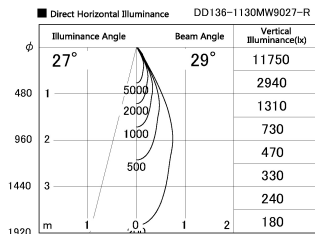

Item no. DD136-1130MW9027-R

Series Name: Cledy versa R-G  
(DD136-AG-R)

|                  |  |
|------------------|--|
| Installation     | Recessed mount   |
| Type             | Extra high-efficiency adjustable downlight : Antiglare |
| Fixture wattage  | 10.5W  |
| Beam angle       | 29 deg   |
| Color Temp.      | 2700K  |
| CRI              | Ra>90  |
| Luminous         | 917 lm   |
| Body             | Die-cast aluminum alloy                                |
| Body finish      | N/A  |
| Trim finish      | White  |
| Reflector finish | Mirror   |
| IP Rate          | IP20   |
| Light source     | COB module   |
| Input Voltage    | AC220~240V   |
| Dimming Type     | Non-Dimmable   |
| Certificate      | CE, CCC  |
| Cut Hole         | 100mm  |