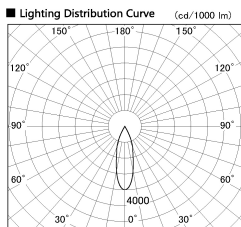

Item no. DD136-1130MW9027-R

Series Name: Cledy versa R-G  
(DD136-AG-R)

|                  |  |
|------------------|--|
| Installation     | Recessed mount   |
| Type             | Extra high-efficiency adjustable downlight : Antiglare |
| Fixture wattage  | 10.5W  |
| Beam angle       | 29 deg   |
| Color Temp.      | 2700K  |
| CRI              | Ra>90  |
| Luminous         | 917 lm   |
| Body             | Die-cast aluminum alloy                                |
| Body finish      | N/A  |
| Trim finish      | White  |
| Reflector finish | Mirror   |
| IP Rate          | IP20   |
| Light source     | COB module   |
| Input Voltage    | AC220~240V   |
| Dimming Type     | Non-Dimmable   |
| Certificate      | CE, CCC  |
| Cut Hole         | 100mm  |