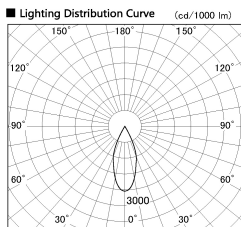

Item no. DD136-1140MW9027-R

Series Name: Cledy versa R-G
(DD136-AG-R)

Installation	Recessed mount
Type	Extra high-efficiency adjustable downlight : Antiglare
Fixture wattage	10.5W
Beam angle	40 deg
Color Temp.	2700K
CRI	Ra>90
Luminous	935 lm
Body	Die-cast aluminum alloy
Body finish	N/A
Trim finish	White
Reflector finish	Mirror
IP Rate	IP20
Light source	COB module
Input Voltage	AC220~240V
Dimming Type	Non-Dimmable
Certificate	CE, CCC
Cut Hole	100mm