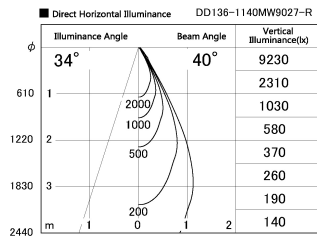

Item no. DD136-1140MW9027-R

Series Name: Cledy versa R-G
(DD136-AG-R)

Installation	Recessed mount
Type	Extra high-efficiency adjustable downlight : Antiglare
Fixture wattage	10.5W
Beam angle	40 deg
Color Temp.	2700K
CRI	Ra>90
Luminous	935 lm
Body	Die-cast aluminum alloy
Body finish	N/A
Trim finish	White
Reflector finish	Mirror
IP Rate	IP20
Light source	COB module
Input Voltage	AC220~240V
Dimming Type	Non-Dimmable
Certificate	CE, CCC
Cut Hole	100mm