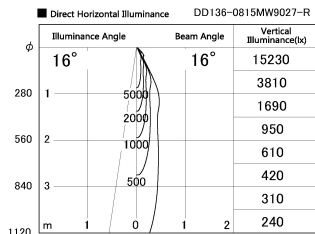

Item no. DD136-0815MW9027-R

Series Name: Cledy versa R-G  
(DD136-AG-R)

Installation	Recessed mount
Type	Extra high-efficiency adjustable downlight : Antiglare
Fixture wattage	7.5W
Beam angle	16deg
Color Temp.	2700K
CRI	Ra>90
Luminous	532 lm
Body	Die-cast aluminum alloy
Body finish	N/A
Trim finish	White
Reflector finish	Mirror
IP Rate	IP20
Light source	COB module
Input Voltage	AC220~240V
Dimming Type	Non-Dimmable
Certificate	CE, CCC
Cut Hole	100mm