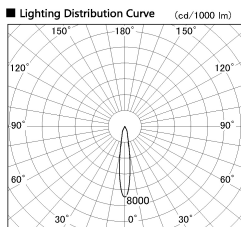

Item no. DD136-0815MW9027-R

Series Name: Cledy versa R-G  
(DD136-AG-R)

Installation	Recessed mount
Type	Extra high-efficiency adjustable downlight : Antiglare
Fixture wattage	7.5W
Beam angle	16deg
Color Temp.	2700K
CRI	Ra>90
Luminous	532 lm
Body	Die-cast aluminum alloy
Body finish	N/A
Trim finish	White
Reflector finish	Mirror
IP Rate	IP20
Light source	COB module
Input Voltage	AC220~240V
Dimming Type	Non-Dimmable
Certificate	CE, CCC
Cut Hole	100mm