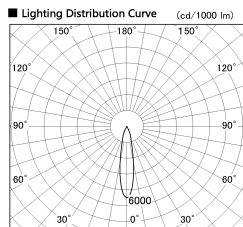

Item no. DD136-0820MW9027-R

Series Name: Cledy versa R-G  
(DD136-AG-R)

Installation	Recessed mount
Type	Extra high-efficiency adjustable downlight : Antiglare
Fixture wattage	7.5W
Beam angle	20deg
Color Temp.	2700K
CRI	Ra>90
Luminous	567 lm
Body	Die-cast aluminum alloy
Body finish	N/A
Trim finish	White
Reflector finish	Mirror
IP Rate	IP20
Light source	COB module
Input Voltage	AC220~240V
Dimming Type	Non-Dimmable
Certificate	CE, CCC
Cut Hole	100mm