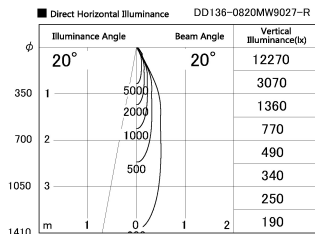

Item no. DD136-0820MW9027-R

Series Name: Cledy versa R-G  
(DD136-AG-R)

Installation	Recessed mount
Type	Extra high-efficiency adjustable downlight : Antiglare
Fixture wattage	7.5W
Beam angle	20deg
Color Temp.	2700K
CRI	Ra>90
Luminous	567 lm
Body	Die-cast aluminum alloy
Body finish	N/A
Trim finish	White
Reflector finish	Mirror
IP Rate	IP20
Light source	COB module
Input Voltage	AC220~240V
Dimming Type	Non-Dimmable
Certificate	CE, CCC
Cut Hole	100mm