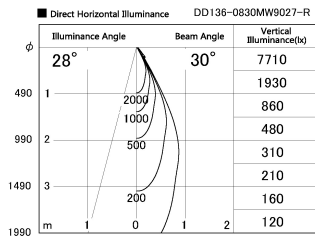

Item no. DD136-0830MW9027-R

Series Name: Cledy versa R-G
(DD136-AG-R)

Installation	Recessed mount
Type	Extra high-efficiency adjustable downlight : Antiglare
Fixture wattage	7.5W
Beam angle	30deg
Color Temp.	2700K
CRI	Ra>90
Luminous	620 lm
Body	Die-cast aluminum alloy
Body finish	N/A
Trim finish	White
Reflector finish	Mirror
IP Rate	IP20
Light source	COB module
Input Voltage	AC220~240V
Dimming Type	Non-Dimmable
Certificate	CE, CCC
Cut Hole	100mm