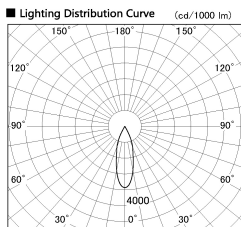

Item no. DD136-0830MW9027-R

Series Name: Cledy versa R-G
(DD136-AG-R)

Installation	Recessed mount
Type	Extra high-efficiency adjustable downlight : Antiglare
Fixture wattage	7.5W
Beam angle	30deg
Color Temp.	2700K
CRI	Ra>90
Luminous	620 lm
Body	Die-cast aluminum alloy
Body finish	N/A
Trim finish	White
Reflector finish	Mirror
IP Rate	IP20
Light source	COB module
Input Voltage	AC220~240V
Dimming Type	Non-Dimmable
Certificate	CE, CCC
Cut Hole	100mm