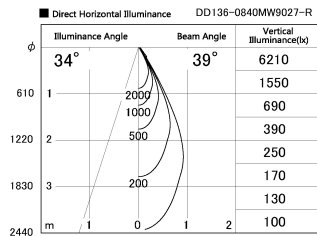

Item no. DD136-0840MW9027-R

Series Name: Cledy versa R-G
(DD136-AG-R)

Installation	Recessed mount
Type	Extra high-efficiency adjustable downlight : Antiglare
Fixture wattage	7.5W
Beam angle	39deg
Color Temp.	2700K
CRI	Ra>90
Luminous	629 lm
Body	Die-cast aluminum alloy
Body finish	N/A
Trim finish	White
Reflector finish	Mirror
IP Rate	IP20
Light source	COB module
Input Voltage	AC220~240V
Dimming Type	Non-Dimmable
Certificate	CE, CCC
Cut Hole	100mm