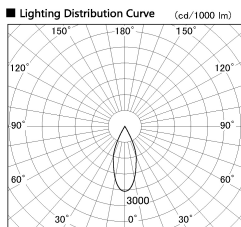

Item no. DD136-0840MW9027-R

Series Name: Cledy versa R-G
(DD136-AG-R)

Installation	Recessed mount
Type	Extra high-efficiency adjustable downlight : Antiglare
Fixture wattage	7.5W
Beam angle	39deg
Color Temp.	2700K
CRI	Ra>90
Luminous	629 lm
Body	Die-cast aluminum alloy
Body finish	N/A
Trim finish	White
Reflector finish	Mirror
IP Rate	IP20
Light source	COB module
Input Voltage	AC220~240V
Dimming Type	Non-Dimmable
Certificate	CE, CCC
Cut Hole	100mm