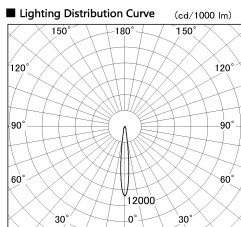

Item no. DD136-3515MW9030-R

Series Name: Cledy versa R-G
(DD136-AG-R)

Installation	Recessed mount
Type	Extra high-efficiency adjustable downlight : Antiglare
Fixture wattage	36W
Beam angle	12 deg
Color Temp.	3000K
CRI	Ra>90
Luminous	2973 lm
Body	Die-cast aluminum alloy
Body finish	N/A
Trim finish	White
Reflector finish	Mirror
IP Rate	IP20
Light source	COB module
Input Voltage	AC220~240V
Dimming Type	Non-Dimmable
Certificate	CE, CCC
Cut Hole	150mm