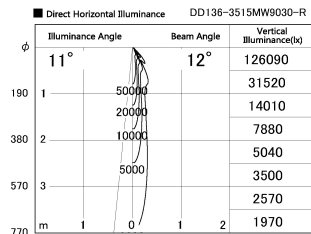

Item no. DD136-3515MW9030-R

Series Name: Cledy versa R-G
(DD136-AG-R)

Installation	Recessed mount
Type	Extra high-efficiency adjustable downlight : Antiglare
Fixture wattage	36W
Beam angle	12 deg
Color Temp.	3000K
CRI	Ra>90
Luminous	2973 lm
Body	Die-cast aluminum alloy
Body finish	N/A
Trim finish	White
Reflector finish	Mirror
IP Rate	IP20
Light source	COB module
Input Voltage	AC220~240V
Dimming Type	Non-Dimmable
Certificate	CE, CCC
Cut Hole	150mm