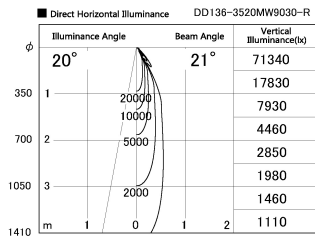

Item no. DD136-3520MW9030-R

Series Name: Cledy versa R-G
(DD136-AG-R)

| | |
|------------------|--------------------------------------------------------|
| Installation | Recessed mount |
| Type | Extra high-efficiency adjustable downlight : Antiglare |
| Fixture wattage | 36W |
| Beam angle | 21 deg |
| Color Temp. | 3000K |
| CRI | Ra>90 |
| Luminous | 3537 lm |
| Body | Die-cast aluminum alloy |
| Body finish | N/A |
| Trim finish | White |
| Reflector finish | Mirror |
| IP Rate | IP20 |
| Light source | COB module |
| Input Voltage | AC220~240V |
| Dimming Type | Non-Dimmable |
| Certificate | CE, CCC |
| Cut Hole | 150mm |