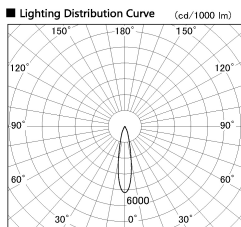

Item no. DD136-3520MW9030-R

Series Name: Cledy versa R-G
(DD136-AG-R)

| | |
|------------------|--------------------------------------------------------|
| Installation | Recessed mount |
| Type | Extra high-efficiency adjustable downlight : Antiglare |
| Fixture wattage | 36W |
| Beam angle | 21 deg |
| Color Temp. | 3000K |
| CRI | Ra>90 |
| Luminous | 3537 lm |
| Body | Die-cast aluminum alloy |
| Body finish | N/A |
| Trim finish | White |
| Reflector finish | Mirror |
| IP Rate | IP20 |
| Light source | COB module |
| Input Voltage | AC220~240V |
| Dimming Type | Non-Dimmable |
| Certificate | CE, CCC |
| Cut Hole | 150mm |