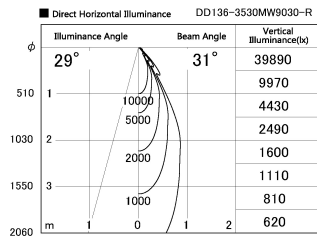

Item no. DD136-3530MW9030-R

Series Name: Cledy versa R-G
(DD136-AG-R)

Installation	Recessed mount
Type	Extra high-efficiency adjustable downlight : Antiglare
Fixture wattage	36W
Beam angle	31 deg
Color Temp.	3000K
CRI	Ra>90
Luminous	3508 lm
Body	Die-cast aluminum alloy
Body finish	N/A
Trim finish	White
Reflector finish	Mirror
IP Rate	IP20
Light source	COB module
Input Voltage	AC220~240V
Dimming Type	Non-Dimmable
Certificate	CE, CCC
Cut Hole	150mm