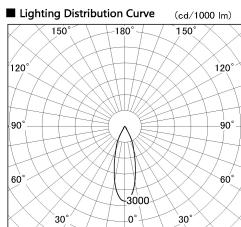

Item no. DD136-3530MW9030-R

Series Name: Cledy versa R-G
(DD136-AG-R)

Installation	Recessed mount
Type	Extra high-efficiency adjustable downlight : Antiglare
Fixture wattage	36W
Beam angle	31 deg
Color Temp.	3000K
CRI	Ra>90
Luminous	3508 lm
Body	Die-cast aluminum alloy
Body finish	N/A
Trim finish	White
Reflector finish	Mirror
IP Rate	IP20
Light source	COB module
Input Voltage	AC220~240V
Dimming Type	Non-Dimmable
Certificate	CE, CCC
Cut Hole	150mm