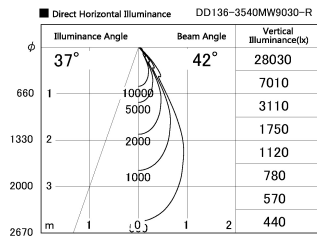

Item no. DD136-3540MW9030-R

Series Name: Cledy versa R-G
(DD136-AG-R)

Installation	Recessed mount
Type	Extra high-efficiency adjustable downlight : Antiglare
Fixture wattage	36W
Beam angle	42 deg
Color Temp.	3000K
CRI	Ra>90
Luminous	3478 lm
Body	Die-cast aluminum alloy
Body finish	N/A
Trim finish	White
Reflector finish	Mirror
IP Rate	IP20
Light source	COB module
Input Voltage	AC220~240V
Dimming Type	Non-Dimmable
Certificate	CE, CCC
Cut Hole	150mm