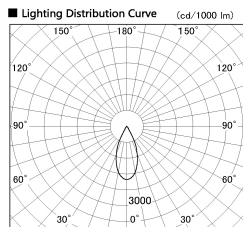

Item no. DD136-3540MW9030-R

Series Name: Cledy versa R-G
(DD136-AG-R)

Installation	Recessed mount
Type	Extra high-efficiency adjustable downlight : Antiglare
Fixture wattage	36W
Beam angle	42 deg
Color Temp.	3000K
CRI	Ra>90
Luminous	3478 lm
Body	Die-cast aluminum alloy
Body finish	N/A
Trim finish	White
Reflector finish	Mirror
IP Rate	IP20
Light source	COB module
Input Voltage	AC220~240V
Dimming Type	Non-Dimmable
Certificate	CE, CCC
Cut Hole	150mm