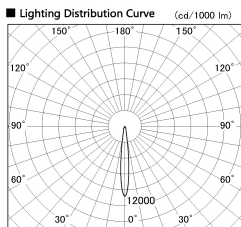

Item no. DD136-2815MW9030-R

Series Name: Cledy versa R-G
(DD136-AG-R)

Installation	Recessed mount
Type	Extra high-efficiency adjustable downlight : Antiglare
Fixture wattage	28W
Beam angle	12 deg
Color Temp.	3000K
CRI	Ra>90
Luminous	2394 lm
Body	Die-cast aluminum alloy
Body finish	N/A
Trim finish	White
Reflector finish	Mirror
IP Rate	IP20
Light source	COB module
Input Voltage	AC220~240V
Dimming Type	Non-Dimmable
Certificate	CE, CCC
Cut Hole	150mm