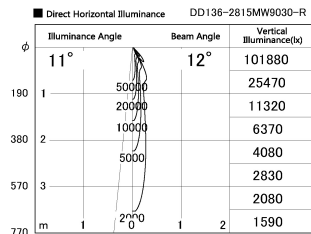

Item no. DD136-2815MW9030-R

Series Name: Cledy versa R-G
(DD136-AG-R)

Installation	Recessed mount
Type	Extra high-efficiency adjustable downlight : Antiglare
Fixture wattage	28W
Beam angle	12 deg
Color Temp.	3000K
CRI	Ra>90
Luminous	2394 lm
Body	Die-cast aluminum alloy
Body finish	N/A
Trim finish	White
Reflector finish	Mirror
IP Rate	IP20
Light source	COB module
Input Voltage	AC220~240V
Dimming Type	Non-Dimmable
Certificate	CE, CCC
Cut Hole	150mm