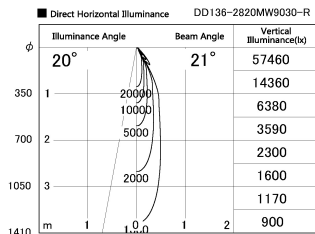

Item no. DD136-2820MW9030-R

Series Name: Cledy versa R-G  
(DD136-AG-R)

Installation	Recessed mount
Type	Extra high-efficiency adjustable downlight : Antiglare
Fixture wattage	28W
Beam angle	21 deg
Color Temp.	3000K
CRI	Ra>90
Luminous	2849 lm
Body	Die-cast aluminum alloy
Body finish	N/A
Trim finish	White
Reflector finish	Mirror
IP Rate	IP20
Light source	COB module
Input Voltage	AC220~240V
Dimming Type	Non-Dimmable
Certificate	CE, CCC
Cut Hole	150mm