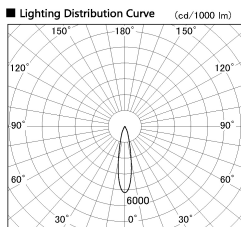

Item no. DD136-2820MW9030-R

Series Name: Cledy versa R-G  
(DD136-AG-R)

Installation	Recessed mount
Type	Extra high-efficiency adjustable downlight : Antiglare
Fixture wattage	28W
Beam angle	21 deg
Color Temp.	3000K
CRI	Ra>90
Luminous	2849 lm
Body	Die-cast aluminum alloy
Body finish	N/A
Trim finish	White
Reflector finish	Mirror
IP Rate	IP20
Light source	COB module
Input Voltage	AC220~240V
Dimming Type	Non-Dimmable
Certificate	CE, CCC
Cut Hole	150mm