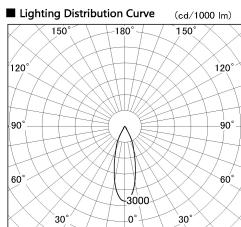

Item no. DD136-2830MW9030-R

Series Name: Cledy versa R-G  
(DD136-AG-R)

Installation	Recessed mount
Type	Extra high-efficiency adjustable downlight : Antiglare
Fixture wattage	28W
Beam angle	31 deg
Color Temp.	3000K
CRI	Ra>90
Luminous	2824 lm
Body	Die-cast aluminum alloy
Body finish	N/A
Trim finish	White
Reflector finish	Mirror
IP Rate	IP20
Light source	COB module
Input Voltage	AC220~240V
Dimming Type	Non-Dimmable
Certificate	CE, CCC
Cut Hole	150mm