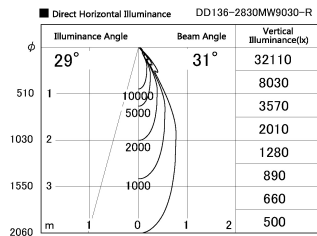

Item no. DD136-2830MW9030-R

Series Name: Cledy versa R-G  
(DD136-AG-R)

Installation	Recessed mount
Type	Extra high-efficiency adjustable downlight : Antiglare
Fixture wattage	28W
Beam angle	31 deg
Color Temp.	3000K
CRI	Ra>90
Luminous	2824 lm
Body	Die-cast aluminum alloy
Body finish	N/A
Trim finish	White
Reflector finish	Mirror
IP Rate	IP20
Light source	COB module
Input Voltage	AC220~240V
Dimming Type	Non-Dimmable
Certificate	CE, CCC
Cut Hole	150mm