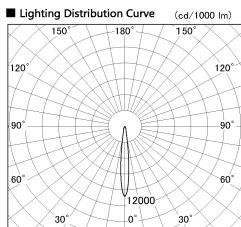

Item no. DD136-2615MW9030-R

Series Name: Cledy versa R-G
(DD136-AG-R)

Installation	Recessed mount
Type	Extra high-efficiency adjustable downlight : Antiglare
Fixture wattage	23W
Beam angle	12 deg
Color Temp.	3000K
CRI	Ra>90
Luminous	2081 lm
Body	Die-cast aluminum alloy
Body finish	N/A
Trim finish	White
Reflector finish	Mirror
IP Rate	IP20
Light source	COB module
Input Voltage	AC220~240V
Dimming Type	Non-Dimmable
Certificate	CE, CCC
Cut Hole	150mm