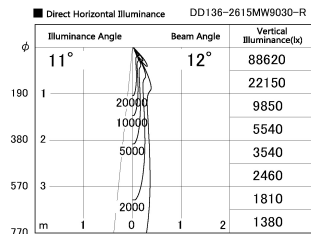

Item no. DD136-2615MW9030-R

Series Name: Cledy versa R-G
(DD136-AG-R)

Installation	Recessed mount
Type	Extra high-efficiency adjustable downlight : Antiglare
Fixture wattage	23W
Beam angle	12 deg
Color Temp.	3000K
CRI	Ra>90
Luminous	2081 lm
Body	Die-cast aluminum alloy
Body finish	N/A
Trim finish	White
Reflector finish	Mirror
IP Rate	IP20
Light source	COB module
Input Voltage	AC220~240V
Dimming Type	Non-Dimmable
Certificate	CE, CCC
Cut Hole	150mm