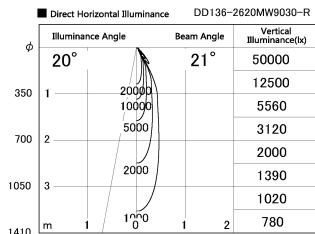

Item no. DD136-2620MW9030-R

Series Name: Cledy versa R-G
(DD136-AG-R)

Installation	Recessed mount
Type	Extra high-efficiency adjustable downlight : Antiglare
Fixture wattage	23W
Beam angle	21 deg
Color Temp.	3000K
CRI	Ra>90
Luminous	2479 lm
Body	Die-cast aluminum alloy
Body finish	N/A
Trim finish	White
Reflector finish	Mirror
IP Rate	IP20
Light source	COB module
Input Voltage	AC220~240V
Dimming Type	Non-Dimmable
Certificate	CE, CCC
Cut Hole	150mm