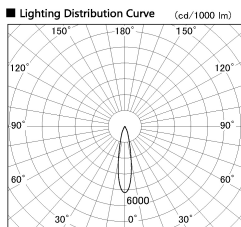

Item no. DD136-2620MW9030-R

Series Name: Cledy versa R-G
(DD136-AG-R)

Installation	Recessed mount
Type	Extra high-efficiency adjustable downlight : Antiglare
Fixture wattage	23W
Beam angle	21 deg
Color Temp.	3000K
CRI	Ra>90
Luminous	2479 lm
Body	Die-cast aluminum alloy
Body finish	N/A
Trim finish	White
Reflector finish	Mirror
IP Rate	IP20
Light source	COB module
Input Voltage	AC220~240V
Dimming Type	Non-Dimmable
Certificate	CE, CCC
Cut Hole	150mm