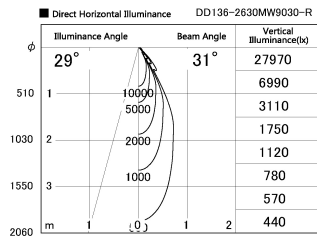

Item no. DD136-2630MW9030-R

Series Name: Cledy versa R-G
(DD136-AG-R)

Installation	Recessed mount
Type	Extra high-efficiency adjustable downlight : Antiglare
Fixture wattage	23W
Beam angle	31 deg
Color Temp.	3000K
CRI	Ra>90
Luminous	2460 lm
Body	Die-cast aluminum alloy
Body finish	N/A
Trim finish	White
Reflector finish	Mirror
IP Rate	IP20
Light source	COB module
Input Voltage	AC220~240V
Dimming Type	Non-Dimmable
Certificate	CE, CCC
Cut Hole	150mm