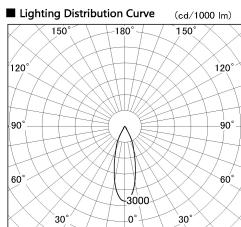

Item no. DD136-2630MW9030-R

Series Name: Cledy versa R-G
(DD136-AG-R)

Installation	Recessed mount
Type	Extra high-efficiency adjustable downlight : Antiglare
Fixture wattage	23W
Beam angle	31 deg
Color Temp.	3000K
CRI	Ra>90
Luminous	2460 lm
Body	Die-cast aluminum alloy
Body finish	N/A
Trim finish	White
Reflector finish	Mirror
IP Rate	IP20
Light source	COB module
Input Voltage	AC220~240V
Dimming Type	Non-Dimmable
Certificate	CE, CCC
Cut Hole	150mm