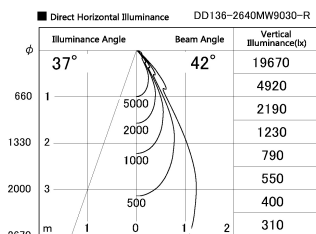

Item no. DD136-2640MW9030-R

Series Name: Cledy versa R-G
(DD136-AG-R)

Installation	Recessed mount
Type	Extra high-efficiency adjustable downlight : Antiglare
Fixture wattage	23W
Beam angle	42 deg
Color Temp.	3000K
CRI	Ra>90
Luminous	2441 lm
Body	Die-cast aluminum alloy
Body finish	N/A
Trim finish	White
Reflector finish	Mirror
IP Rate	IP20
Light source	COB module
Input Voltage	AC220~240V
Dimming Type	Non-Dimmable
Certificate	CE, CCC
Cut Hole	150mm