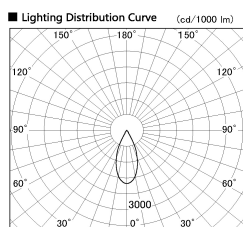

Item no. DD136-2640MW9030-R

Series Name: Cledy versa R-G
(DD136-AG-R)

Installation	Recessed mount
Type	Extra high-efficiency adjustable downlight : Antiglare
Fixture wattage	23W
Beam angle	42 deg
Color Temp.	3000K
CRI	Ra>90
Luminous	2441 lm
Body	Die-cast aluminum alloy
Body finish	N/A
Trim finish	White
Reflector finish	Mirror
IP Rate	IP20
Light source	COB module
Input Voltage	AC220~240V
Dimming Type	Non-Dimmable
Certificate	CE, CCC
Cut Hole	150mm