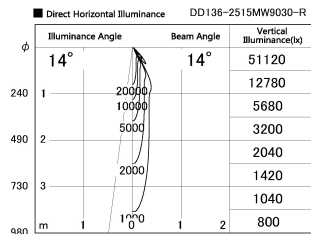

Item no. DD136-2515MW9030-R

Series Name: Cledy versa R-G  
(DD136-AG-R)

Installation	Recessed mount
Type	Extra high-efficiency adjustable downlight : Antiglare
Fixture wattage	23W
Beam angle	14 deg
Color Temp.	3000K
CRI	Ra>90
Luminous	1841 lm
Body	Die-cast aluminum alloy
Body finish	N/A
Trim finish	White
Reflector finish	Mirror
IP Rate	IP20
Light source	COB module
Input Voltage	AC220~240V
Dimming Type	Non-Dimmable
Certificate	CE, CCC
Cut Hole	125mm