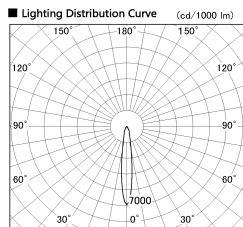

Item no. DD136-2515MW9030-R

Series Name: Cledy versa R-G  
(DD136-AG-R)

Installation	Recessed mount
Type	Extra high-efficiency adjustable downlight : Antiglare
Fixture wattage	23W
Beam angle	14 deg
Color Temp.	3000K
CRI	Ra>90
Luminous	1841 lm
Body	Die-cast aluminum alloy
Body finish	N/A
Trim finish	White
Reflector finish	Mirror
IP Rate	IP20
Light source	COB module
Input Voltage	AC220~240V
Dimming Type	Non-Dimmable
Certificate	CE, CCC
Cut Hole	125mm